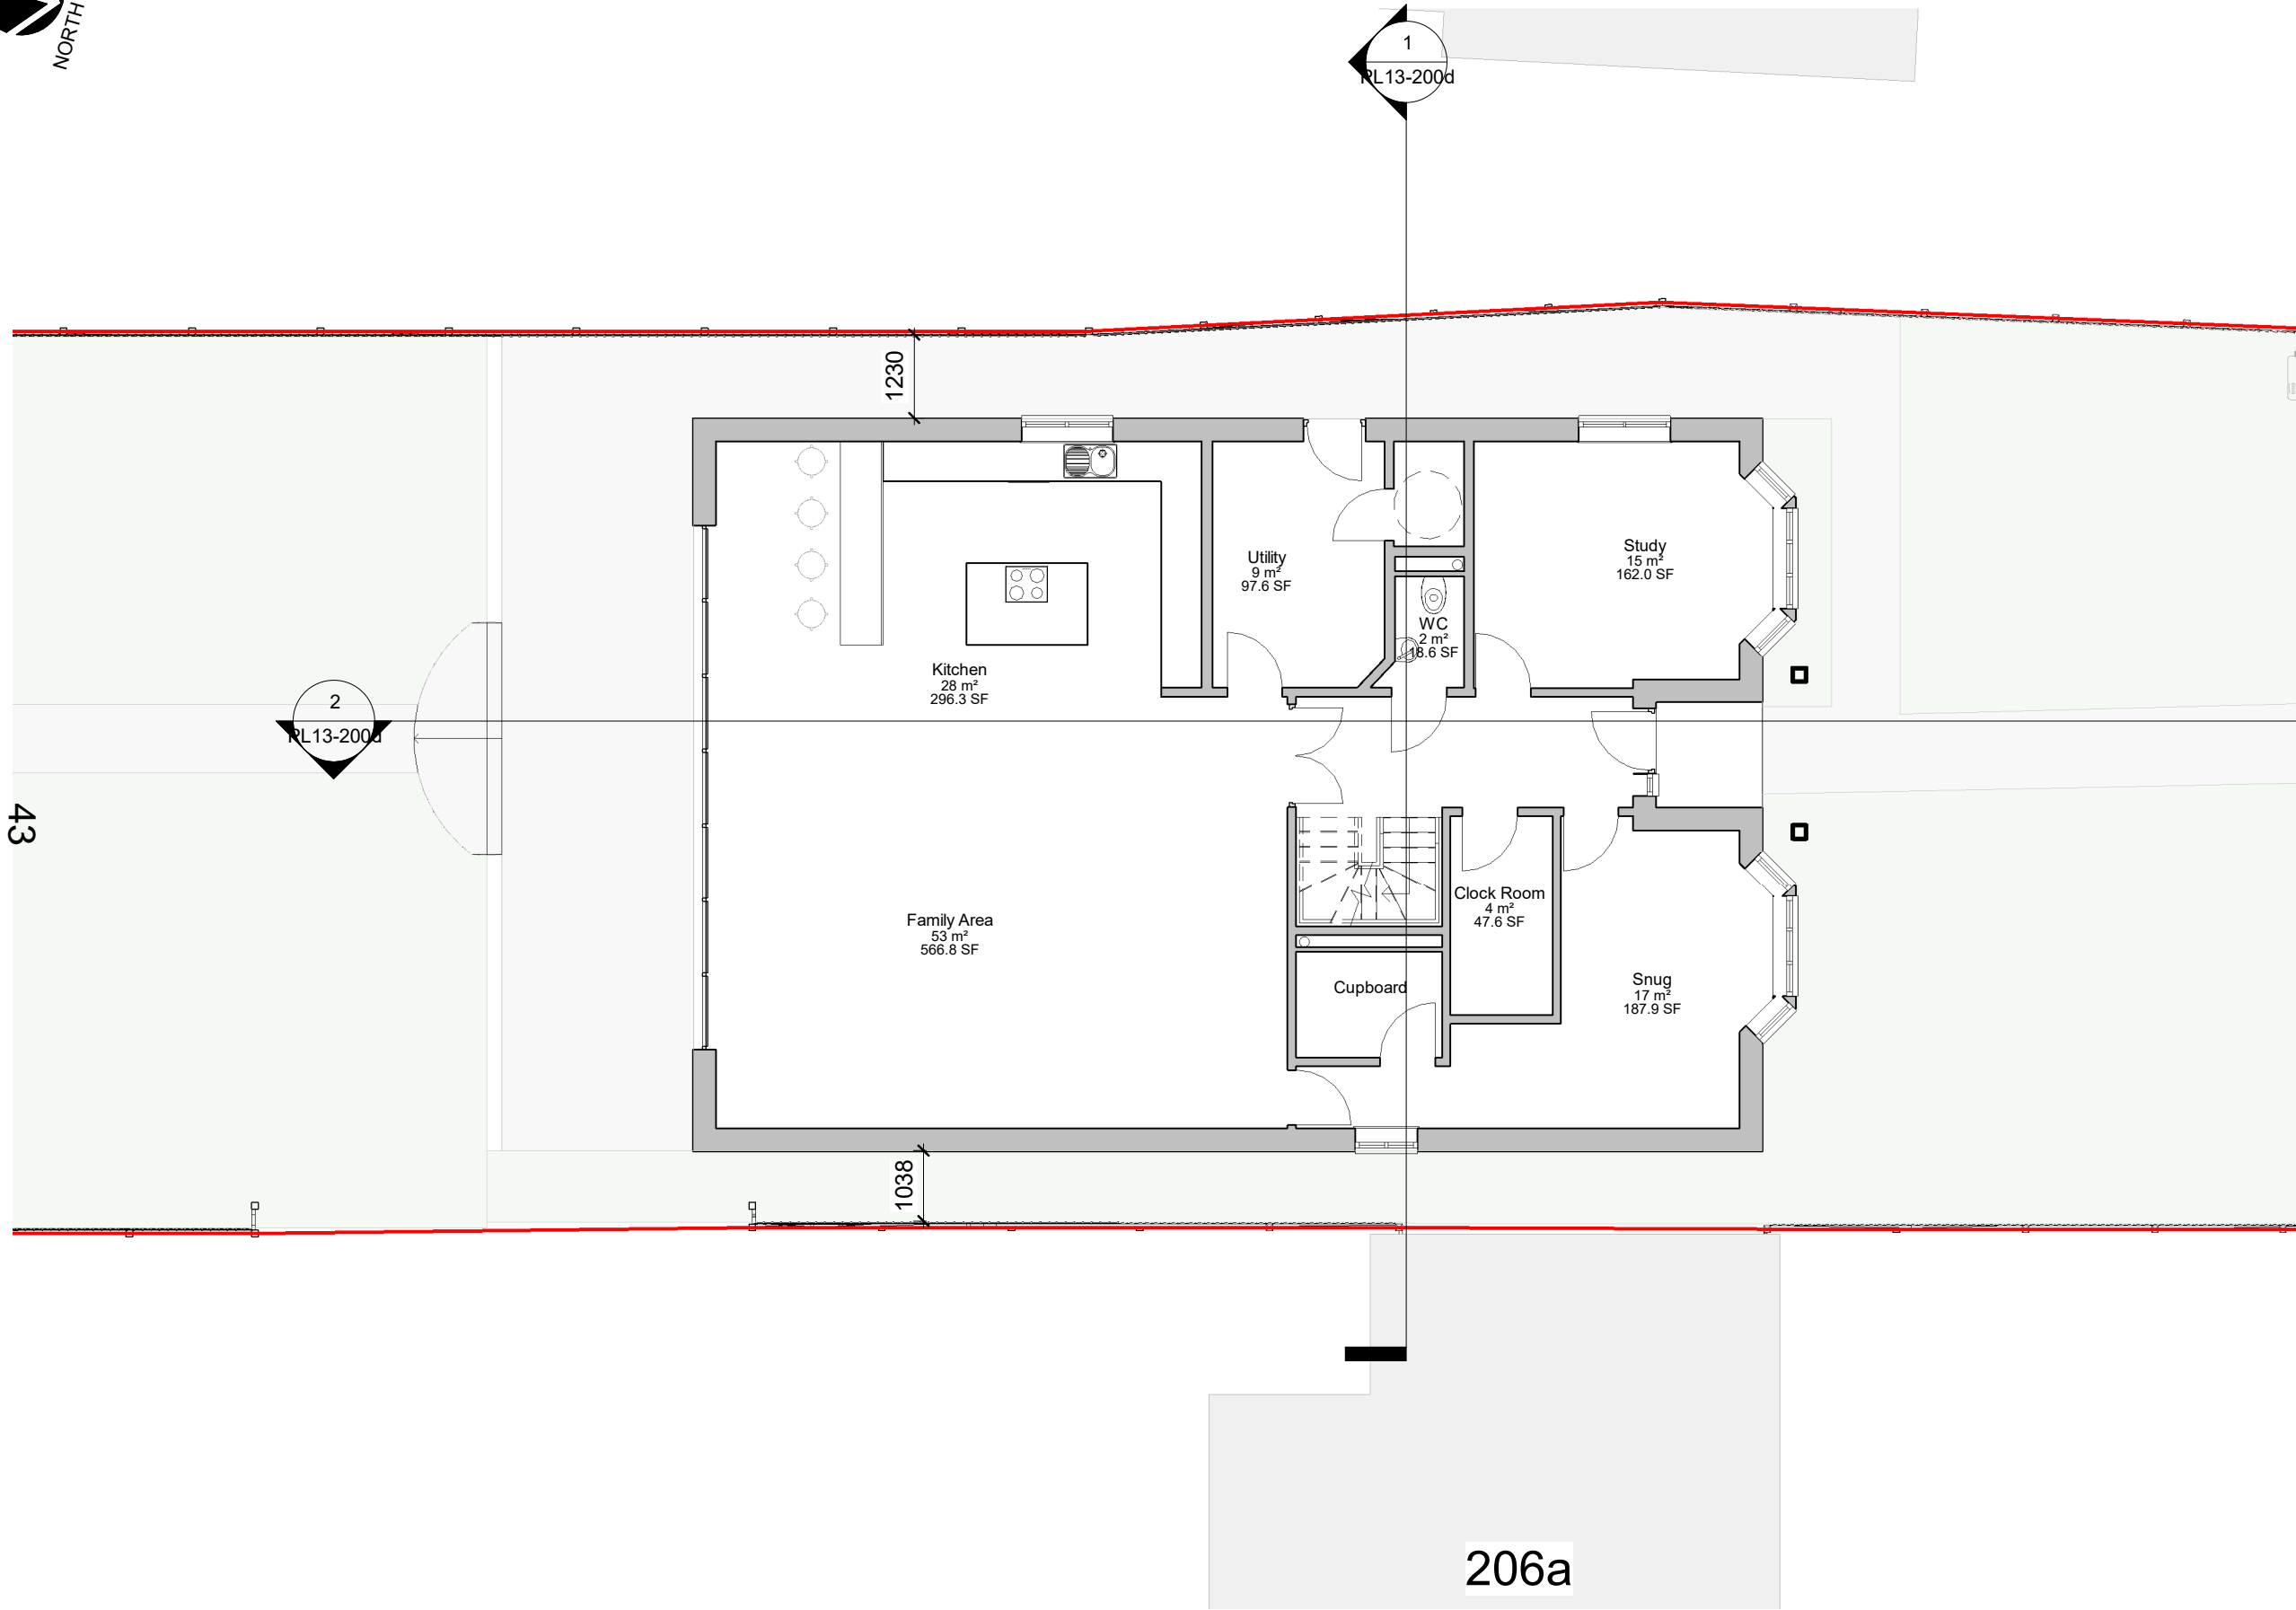

Figured dimensions only are to be used. All dimensions to be checked on site. Differences between drawings and drawings and specifications to be reported to FORM Design Group. The copyright remains with FORM Design Group Limited

Date Issue/Revisions

43

206a

Form Design Group
Walton on Thames, Surrey, KT12 4RZ
Tel 01932 213248

- Architecture
- Planning
- Structures
- interiors
- Landscape

Scale at A3 (1:100)

PROPOSED GROUND FLOOR PLAN